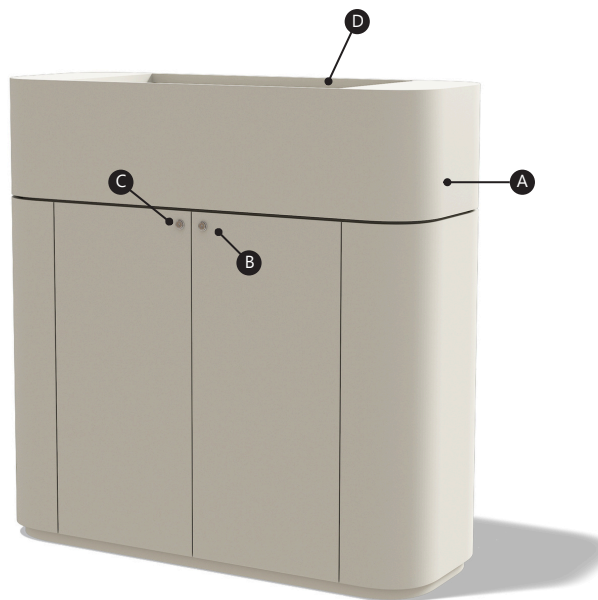

Created to act as both a functional storage solution and subtle spatial divider, ARC introduces natural flow into the workplace while maintaining connection and openness. Its rounded silhouette softens interiors, encouraging calmer interactions and a more welcoming atmosphere.

# Product Description

- A** Rounded edge profile
- B** Push pull door opening system
- C** Lockable (Optional)
- D** Planter holder

**ARC-1**  
Dim overall: 900mm W x 450mm D  
H: 1200mm

**ARC-2**  
Dim overall: 1200mm W x 450mm D  
H: 1200mm

**ARC-3**  
Dim overall: 1600mm W x 450mm D  
H: 1200mm

ARC